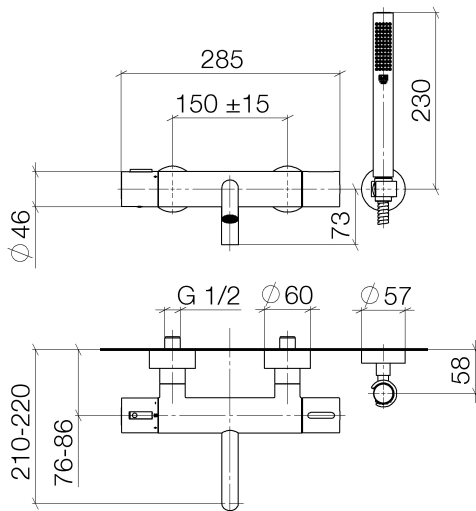

- Meta

Tub thermostat for wall-mounted installation with hand shower set - polished chrome

Article number: 34 234 979-00

- 8-1/4" Projection
- Hand shower set: Standard spray
- Spout: Round aerated stream
- Hand shower set with anti-scale technology
- Diverter with integrated volume control and integrated stops
- Flanges Ø 2-3/8"
- 1/2" connection
- Center to center 5-7/8" ± 6"
- Metal shower hose 49-1/4" with anti-twist device
- Showerhead holder with rosette, Ø 2-1/4"
- Water flow rate limited to max. 4.5 gpm
- Handshower flow rate max. 1.8 gpm
- Internal backflow preventer.

polished chrome

Accessory is required for this item.

- Meta

Tub thermostat for wall-mounted installation with hand shower set - polished chrome

Article number: 34 234 979-00

Dimensional drawing

All dimensions in mm / inch = mm x 0,0394

Flow rate chart

- Meta

Tub thermostat for wall-mounted installation with hand shower set - polished chrome

Article number: 34 234 979-00

Other surface finishes

platinum matte

34 234 979-06

black matte

35 080 970-90 0010

Rough-in adapter -