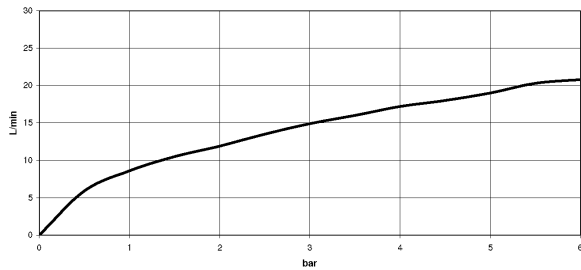

- Meta

Tub thermostat for wall-mounted installation with hand shower set - polished chrome

Article number: 34 234 979-00

Dimensional drawing

All dimensions in mm / inch = mm x 0,0394

Flow rate chart